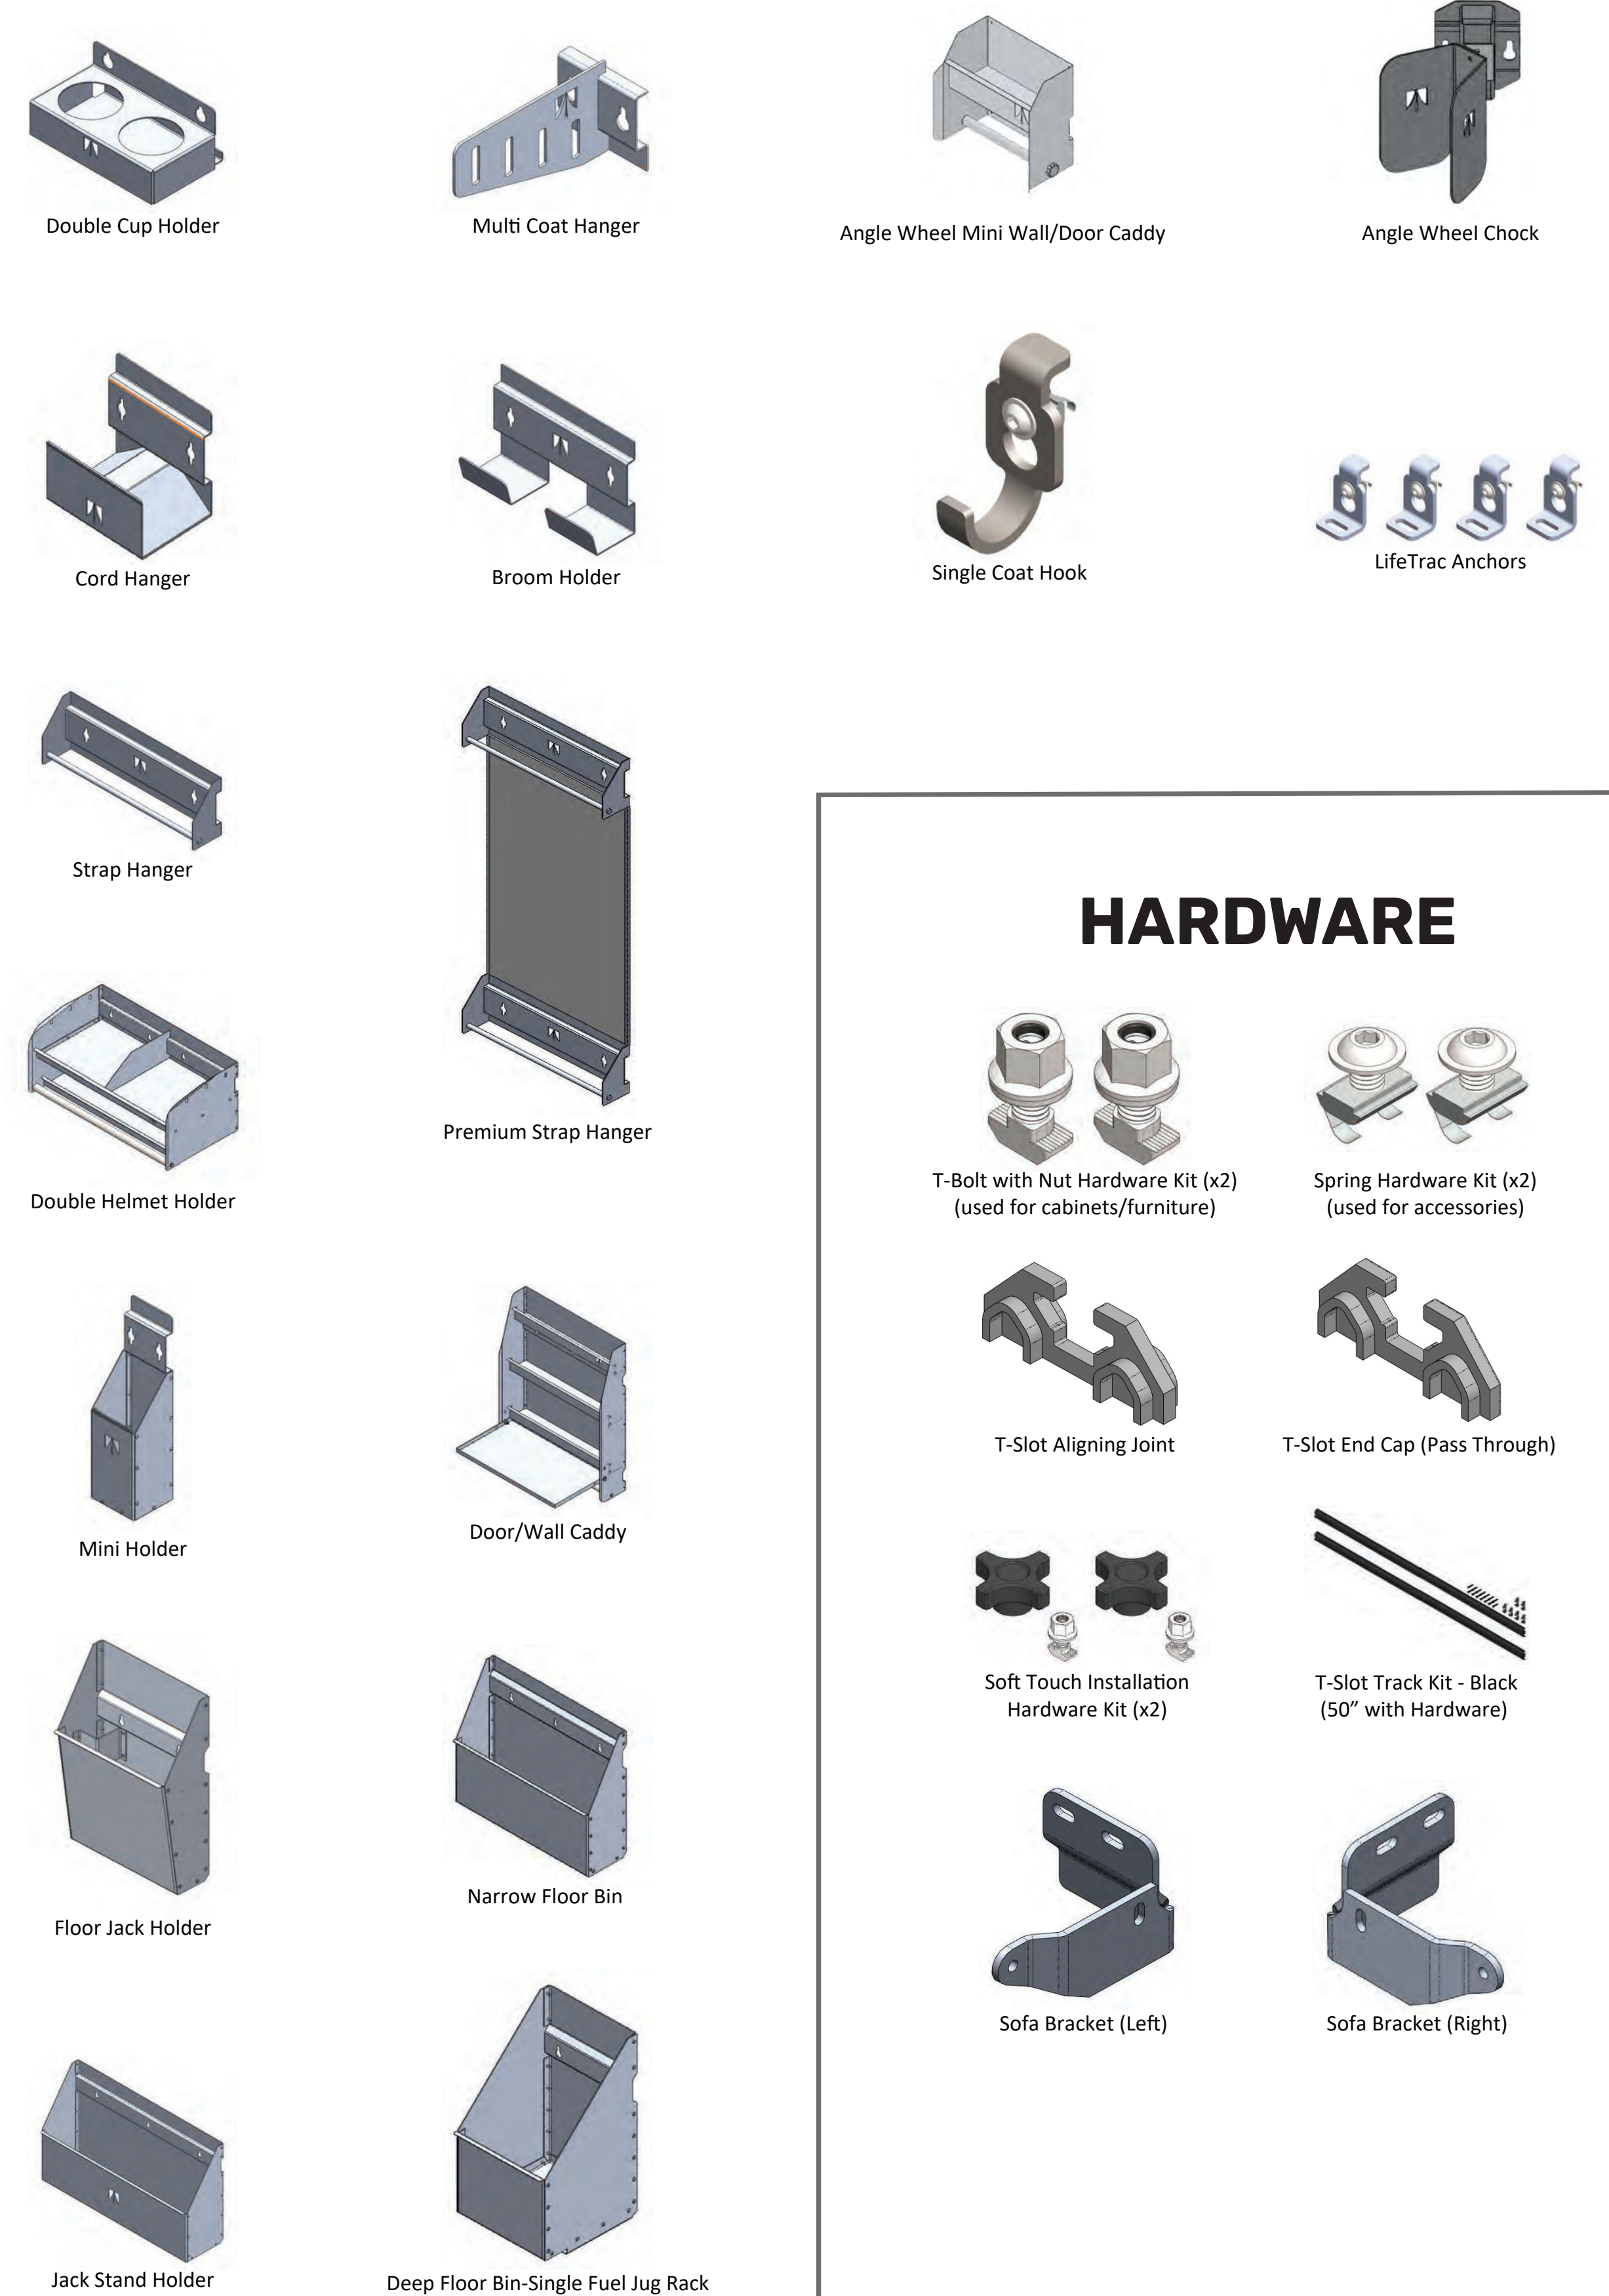

WALL CABINETS

(Can be installed on upper or lower tracks)

LOWER WALL CABINETS

(Can be installed on lower tracks only)

BASE CABINETS

FURNITURE

AMENITIES

ACCESSORIES