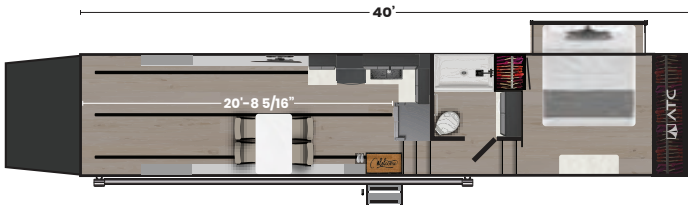

Plā 750 Model 3618

Plā 750 Model 4020

Plā 750 Model 4419

Items below can be moved anywhere in the 750 Series garage area

MODEL	3618	4020	4419
Exterior Length (Includes hitch)	37' 3"	41' 3"	45' 3"
Exterior Height (Includes A/C)	13' 5"	13' 5"	13' 5"
Overall Exterior Width	8' 6"	8' 6"	8' 6"
Interior Height	8'-10'	8'-10' (6' 2" bunk)	8'-10' (6' 2" bunk)
Rear Opening Width	96"	96"	96"
Rear Opening Height	90"	90"	90"
GVWR	16,800 lbs	21,000 lbs	21,000 lbs
Estimated Base Model Weight	10,000 lbs	11,250 lbs	13,500 lbs
Estimated Hitch Weight w/o Gen	2,750 lbs	3,000 lbs	3,500 lbs
Estimated Hitch Weight w/ Gen	3,050 lbs	3,300 lbs	3,800 lbs
Estimated Carry Capacity	6,800 lbs	9,750 lbs	7,500 lbs
Axle Size	2 x 7,000 lbs	3 x 6,000 lbs	3 x 6,000 lbs
Tire Size	235/80R16G	235/80R16G	235/80R16E
Fresh Water Capacity	200 gal	200 gal	200 gal
Gray Water Capacity	90 gal	90 gal	90 gal
Waste Water Capacity	45 gal	45 gal	45 gal
Water Heater LP Gas/Electric	10 gal	10 gal	10 gal
Gasoline Capacity	36 gal	72 gal	72 gal
LP Capacity	60 lbs	60 lbs	60 lbs
Refrigerator	15 cu ft	15 cu ft	15 cu ft
Cooktop/Stove	3-Burner Gas w/ Oven	3-Burner Gas w/ Oven	3-Burner Gas w/ Oven
A/C	(3) 15,000 BTU	(3) 15,000 BTU w/ Heat Pump	(3) 15,000 BTU w/ Heat Pump
Furnace	35,000 BTU	35,000 BTU	35,000 BTU
Awning	25 ft	25 ft	25 ft