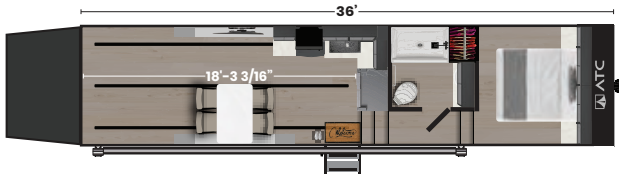

Plā 750 Model 3618

Plā 750 Model 4020

Plā 750 Model 4419

Items below can be moved anywhere in the 750 Series garage area

MODEL	3618	4020	4419
Exterior Length (Includes hitch)	37' 3"	41' 3"	45' 3"
Exterior Height (Includes A/C)	13' 5"	13' 5"	13' 5"
Overall Exterior Width	8' 6"	8' 6"	8' 6"
Interior Height	8'-10'	8'-10' (6' 2" bunk)	8'-10' (6' 2" bunk)
Rear Opening Width	96"	96"	96"
Rear Opening Height	90"	90"	90"
GVWR	16,800 lbs	21,000 lbs	21,000 lbs
Estimated Base Model Weight	10,000 lbs	11,250 lbs	13,500 lbs
Estimated Hitch Weight w/o Gen	2,750 lbs	3,000 lbs	3,500 lbs
Estimated Hitch Weight w/ Gen	3,050 lbs	3,300 lbs	3,800 lbs
Estimated Carry Capacity	6,800 lbs	9,750 lbs	7,500 lbs
Axle Size	2 x 7,000 lbs	3 x 6,000 lbs	3 x 6,000 lbs
Tire Size	235/80R16G	235/80R16G	235/80R16E
Fresh Water Capacity	200 gal	200 gal	200 gal
Gray Water Capacity	90 gal	90 gal	90 gal
Waste Water Capacity	45 gal	45 gal	45 gal
Water Heater LP Gas/Electric	10 gal	10 gal	10 gal
Gasoline Capacity	36 gal	72 gal	72 gal
LP Capacity	60 lbs	60 lbs	60 lbs
Refrigerator	15 cu ft	15 cu ft	15 cu ft
Cooktop/Stove	3-Burner Gas w/ Oven	3-Burner Gas w/ Oven	3-Burner Gas w/ Oven
A/C	(3) 15,000 BTU	(3) 15,000 BTU w/ Heat Pump	(3) 15,000 BTU w/ Heat Pump
Furnace	35,000 BTU	35,000 BTU	35,000 BTU
Awning	25 ft	25 ft	25 ft

KITCHEN/DINING

- Aluminum Cabinets with Solid Surface Countertops
- Dinette Table with 4 Folding Chairs
- Refrigerator (12V) – 15 cu ft
- Convection Microwave
- LP 3-Burner Cooktop with Oven
- Kitchen Slide Out (4419 Only)

PREMIER PLA 750 PACKAGE

- HD Smart TV – 32" (12V) – Bedroom
- Instant Water Heater – Truma Aquago
- Exterior Shower
- Slider Tray in Pass-Through Storage
- Generator 6.0K w/ 36 Gallon Tank
- Fuel Fill Station w/ 36 Gallon Tank
- 2nd 100 Gallon Fresh Water Tank
- Happijac Bed Lift – Standard Queen
- Happijac Sofa Sleepers
- Sofa Sleeper – 6' (Grey)