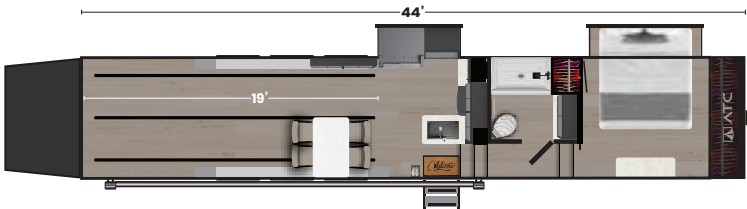

Plā 750 Model 3618

Plā 750 Model 4020

Plā 750 Model 4419

Items below can be moved anywhere in the 750 Series garage area

MODEL	3618	4020	4419
Exterior Length (Includes hitch)	37' 3"	41' 3"	45' 3"
Exterior Height (Includes A/C)	13' 5"	13' 5"	13' 5"
Overall Exterior Width	8' 6"	8' 6"	8' 6"
Interior Height	8'-10'	8'-10' (6' 2" bunk)	8'-10' (6' 2" bunk)
Rear Opening Width	96"	96"	96"
Rear Opening Height	90"	90"	90"
GVWR	16,800 lbs	21,000 lbs	21,000 lbs
Estimated Base Model Weight	10,000 lbs	11,250 lbs	13,500 lbs
Estimated Hitch Weight w/o Gen	2,750 lbs	3,000 lbs	3,500 lbs
Estimated Hitch Weight w/ Gen	3,050 lbs	3,300 lbs	3,800 lbs
Estimated Carry Capacity	6,800 lbs	9,750 lbs	7,500 lbs
Axle Size	2 x 7,000 lbs	3 x 6,000 lbs	3 x 6,000 lbs
Tire Size	235/80R16G	235/80R16G	235/80R16E
Fresh Water Capacity	200 gal	200 gal	200 gal
Gray Water Capacity	90 gal	90 gal	90 gal
Waste Water Capacity	45 gal	45 gal	45 gal
Water Heater LP Gas/Electric	10 gal	10 gal	10 gal
Gasoline Capacity	36 gal	72 gal	72 gal
LP Capacity	60 lbs	60 lbs	60 lbs
Refrigerator	15 cu ft	15 cu ft	15 cu ft
Cooktop/Stove	3-Burner Gas w/ Oven	3-Burner Gas w/ Oven	3-Burner Gas w/ Oven
A/C	(3) 15,000 BTU	(3) 15,000 BTU w/ Heat Pump	(3) 15,000 BTU w/ Heat Pump
Furnace	35,000 BTU	35,000 BTU	35,000 BTU
Awning	25 ft	25 ft	25 ft

KITCHEN/DINING

- Aluminum Cabinets with Solid Surface Countertops
- Dinette Table with 4 Folding Chairs
- Refrigerator (12V) – 15 cu ft
- Convection Microwave
- LP 3-Burner Cooktop with Oven
- Kitchen Slide Out (4419 Only)