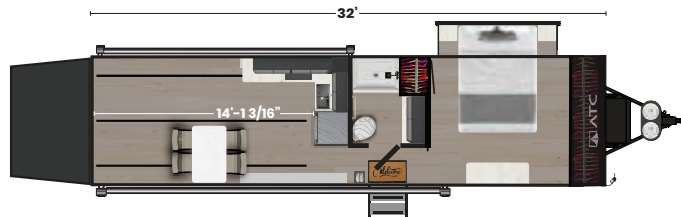

Items below can be moved anywhere in the 550 Series garage area

Plā 550 Model 2412

Plā 550 Model 2816

Plā 550 Model 3214

Plā 550 Model 3217

MODEL	2412	2816	3214	3217
Exterior Length (Includes hitch)	30' 0"	34' 0"	38' 0"	38' 0"
Exterior Height (Includes A/C)	11' 3"	11' 6"	11' 6"	11' 6"
Overall Exterior Width	8' 6"	8' 6"	8' 6"	8' 6"
Interior Height	7' 6"	7' 6"	7' 6"	7' 6"
Rear Opening Width	96"	96"	96"	96"
Rear Opening Height	90"	90"	90"	90"
GVWR	11,440 lbs	13,200 lbs	13,200 lbs	13,200 lbs
Estimated Base Model Weight	6,000 lbs	7,400 lbs	8,400 lbs	8,400 lbs
Estimated Hitch Weight w/o Gen	700 lbs	950 lbs	1,000 lbs	1,000 lbs
Estimated Hitch Weight w/ Gen	1,000 lbs	1,250 lbs	1,300 lbs	1,300 lbs
Estimated Carry Capacity	5,440 lbs	5,800 lbs	4,800 lbs	4,800 lbs
Axle Size	2 x 5,200 lbs	2 x 6,000 lbs	2 x 6,000 lbs	2 x 6,000 lbs
Tire Size	225/75R15E	235/80R16E	235/80R16E	235/80R16E
Fresh Water Capacity	100 gal	100 gal	100 gal	100 gal
Gray Water Capacity	45 gal	45 gal	45 gal	45 gal
Waste Water Capacity	45 gal	45 gal	45 gal	45 gal
Water Heater LP Gas/Electric	6 gal	6 gal	6 gal	6 gal
Gasoline Capacity	36 gal	36 gal	36 gal	36 gal
LP Capacity	40 lbs	40 lbs	40 lbs	40 lbs
Refrigerator	10 cu ft	10 cu ft	10 cu ft	10 cu ft
Cooktop/Stove	2-Burner Gas	2-Burner Gas	2-Burner Gas	2-Burner Gas
A/C	(1) 15,000 BTU	(2) 15,000 BTU	(2) 15,000 BTU	(2) 15,000 BTU
Furnace	25,000 BTU	25,000 BTU	25,000 BTU	25,000 BTU
Awning	20 ft	25 ft	25 ft	25 ft

PREMIER PLA 550 PACKAGE

- HD Smart TV – 32" (12V) – Bedroom
- Exterior Shower
- Generator and Fuel Fill Station w/ 36 Gallon Tank
- Happijac Bed Lift – Standard Queen (N/A 2412)
- Sofa Sleeper – 6' (Grey) (N/A 2412)