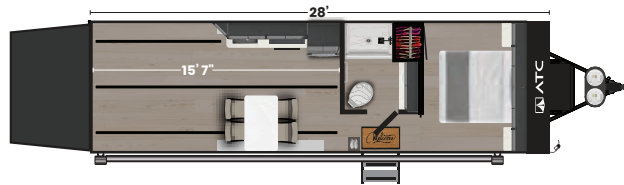

Items below can be moved anywhere in the 550 Series garage area

Plā 550 Model 2412

Plā 550 Model 2816

Plā 550 Model 3214

Plā 550 Model 3217

MODEL	2412	2816	3214	3217
Exterior Length (Includes hitch)	30' 0"	34' 0"	38' 0"	38' 0"
Exterior Height (Includes A/C)	11' 3"	11' 6"	11' 6"	11' 6"
Overall Exterior Width	8' 6"	8' 6"	8' 6"	8' 6"
Interior Height	7' 6"	7' 6"	7' 6"	7' 6"
Rear Opening Width	96"	96"	96"	96"
Rear Opening Height	90"	90"	90"	90"
GVWR	11,440 lbs	13,200 lbs	13,200 lbs	13,200 lbs
Estimated Base Model Weight	6,000 lbs	7,400 lbs	8,400 lbs	8,400 lbs
Estimated Hitch Weight w/o Gen	700 lbs	950 lbs	1,000 lbs	1,000 lbs
Estimated Hitch Weight w/ Gen	1,000 lbs	1,250 lbs	1,300 lbs	1,300 lbs
Estimated Carry Capacity	5,440 lbs	5,800 lbs	4,800 lbs	4,800 lbs
Axle Size	2 x 5,200 lbs	2 x 6,000 lbs	2 x 6,000 lbs	2 x 6,000 lbs
Tire Size	225/75R15E	235/80R16E	235/80R16E	235/80R16E
Fresh Water Capacity	100 gal	100 gal	100 gal	100 gal
Gray Water Capacity	45 gal	45 gal	45 gal	45 gal
Waste Water Capacity	45 gal	45 gal	45 gal	45 gal
Water Heater LP Gas/Electric	6 gal	6 gal	6 gal	6 gal
Gasoline Capacity	36 gal	36 gal	36 gal	36 gal
LP Capacity	40 lbs	40 lbs	40 lbs	40 lbs
Refrigerator	10 cu ft	10 cu ft	10 cu ft	10 cu ft
Cooktop/Stove	2-Burner Gas	2-Burner Gas	2-Burner Gas	2-Burner Gas
A/C	(1) 15,000 BTU	(2) 15,000 BTU	(2) 15,000 BTU	(2) 15,000 BTU
Furnace	25,000 BTU	25,000 BTU	25,000 BTU	25,000 BTU
Awning	20 ft	25 ft	25 ft	25 ft

STANDARD FEATURES

CARGO

- Cableless Rear Ramp Door
- Spoiler with Loading Lights
- LifeTrac Modular Component System
- Tie Downs – (3) Rows of Airline Tracks with Covers
- Exterior Pass-Through Storage

TOWING

PREMIER PLA 550 PACKAGE

- HD Smart TV – 32" (12V) – Bedroom
- Exterior Shower
- Generator and Fuel Fill Station w/ 36 Gallon Tank
- Happijac Bed Lift – Standard Queen (N/A 2412)
- Sofa Sleeper – 6' (Grey) (N/A 2412)