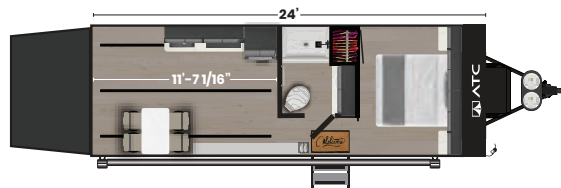

Items below can be moved anywhere in the 550 Series garage area

Plā 550 Model 2412

Plā 550 Model 2816

Plā 550 Model 3214

Plā 550 Model 3217

MODEL	2412	2816	3214	3217
Exterior Length (Includes hitch)	30' 0"	34' 0"	38' 0"	38' 0"
Exterior Height (Includes A/C)	11' 3"	11' 6"	11' 6"	11' 6"
Overall Exterior Width	8' 6"	8' 6"	8' 6"	8' 6"
Interior Height	7' 6"	7' 6"	7' 6"	7' 6"
Rear Opening Width	96"	96"	96"	96"
Rear Opening Height	90"	90"	90"	90"
GVWR	11,440 lbs	13,200 lbs	13,200 lbs	13,200 lbs
Estimated Base Model Weight	6,000 lbs	7,400 lbs	8,400 lbs	8,400 lbs
Estimated Hitch Weight w/o Gen	700 lbs	950 lbs	1,000 lbs	1,000 lbs
Estimated Hitch Weight w/ Gen	1,000 lbs	1,250 lbs	1,300 lbs	1,300 lbs
Estimated Carry Capacity	5,440 lbs	5,800 lbs	4,800 lbs	4,800 lbs
Axle Size	2 x 5,200 lbs	2 x 6,000 lbs	2 x 6,000 lbs	2 x 6,000 lbs
Tire Size	225/75R15E	235/80R16E	235/80R16E	235/80R16E
Fresh Water Capacity	100 gal	100 gal	100 gal	100 gal
Gray Water Capacity	45 gal	45 gal	45 gal	45 gal
Waste Water Capacity	45 gal	45 gal	45 gal	45 gal
Water Heater LP Gas/Electric	6 gal	6 gal	6 gal	6 gal
Gasoline Capacity	36 gal	36 gal	36 gal	36 gal
LP Capacity	40 lbs	40 lbs	40 lbs	40 lbs
Refrigerator	10 cu ft	10 cu ft	10 cu ft	10 cu ft
Cooktop/Stove	2-Burner Gas	2-Burner Gas	2-Burner Gas	2-Burner Gas
A/C	(1) 15,000 BTU	(2) 15,000 BTU	(2) 15,000 BTU	(2) 15,000 BTU
Furnace	25,000 BTU	25,000 BTU	25,000 BTU	25,000 BTU
Awning	20 ft	25 ft	25 ft	25 ft

STANDARD FEATURES

CARGO

- Cableless Rear Ramp Door
- Spoiler with Loading Lights
- LifeTrac Modular Component System
- Tie Downs – (3) Rows of Airline Tracks with Covers
- Exterior Pass-Through Storage

TOWING

PREMIER PLA 550 PACKAGE

- HD Smart TV – 32" (12V) – Bedroom
- Exterior Shower
- Generator and Fuel Fill Station w/ 36 Gallon Tank
- Happijac Bed Lift – Standard Queen (N/A 2412)
- Sofa Sleeper – 6' (Grey) (N/A 2412)