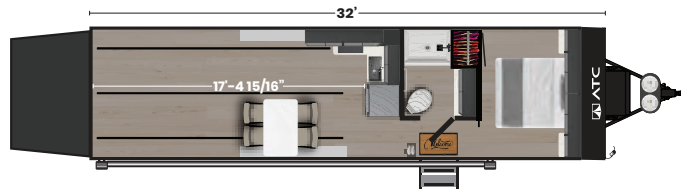

Items below can be moved anywhere in the 550 Series garage area

Plā 550 Model 2412

Plā 550 Model 2816

Plā 550 Model 3214

Plā 550 Model 3217

MODEL	2412	2816	3214	3217
Exterior Length (Includes hitch)	30' 0"	34' 0"	38' 0"	38' 0"
Exterior Height (Includes A/C)	11' 3"	11' 6"	11' 6"	11' 6"
Overall Exterior Width	8' 6"	8' 6"	8' 6"	8' 6"
Interior Height	7' 6"	7' 6"	7' 6"	7' 6"
Rear Opening Width	96"	96"	96"	96"
Rear Opening Height	90"	90"	90"	90"
GVWR	11,440 lbs	13,200 lbs	13,200 lbs	13,200 lbs
Estimated Base Model Weight	6,000 lbs	7,400 lbs	8,400 lbs	8,400 lbs
Estimated Hitch Weight w/o Gen	700 lbs	950 lbs	1,000 lbs	1,000 lbs
Estimated Hitch Weight w/ Gen	1,000 lbs	1,250 lbs	1,300 lbs	1,300 lbs
Estimated Carry Capacity	5,440 lbs	5,800 lbs	4,800 lbs	4,800 lbs
Axle Size	2 x 5,200 lbs	2 x 6,000 lbs	2 x 6,000 lbs	2 x 6,000 lbs
Tire Size	225/75R15E	235/80R16E	235/80R16E	235/80R16E
Fresh Water Capacity	100 gal	100 gal	100 gal	100 gal
Gray Water Capacity	45 gal	45 gal	45 gal	45 gal
Waste Water Capacity	45 gal	45 gal	45 gal	45 gal
Water Heater LP Gas/Electric	6 gal	6 gal	6 gal	6 gal
Gasoline Capacity	36 gal	36 gal	36 gal	36 gal
LP Capacity	40 lbs	40 lbs	40 lbs	40 lbs
Refrigerator	10 cu ft	10 cu ft	10 cu ft	10 cu ft
Cooktop/Stove	2-Burner Gas	2-Burner Gas	2-Burner Gas	2-Burner Gas
A/C	(1) 15,000 BTU	(2) 15,000 BTU	(2) 15,000 BTU	(2) 15,000 BTU
Furnace	25,000 BTU	25,000 BTU	25,000 BTU	25,000 BTU
Awning	20 ft	25 ft	25 ft	25 ft

INTERIOR LIVING

- Energy Package 1000 – Lithium Battery
- Touchscreen User Control Panel
- Dimmable Can Ceiling Lights
- Smart TV – 32" (12V)
- Entry Door with Tinted Window and Screen Door
- Frameless Dual Pane Windows with Shades and Screens
- Flooring – Composite with Commercial-Grade Vinyl

PREMIER PLA 550 PACKAGE

- HD Smart TV – 32" (12V) – Bedroom
- Exterior Shower
- Generator and Fuel Fill Station w/ 36 Gallon Tank
- Happijac Bed Lift – Standard Queen (N/A 2412)
- Sofa Sleeper – 6' (Grey) (N/A 2412)