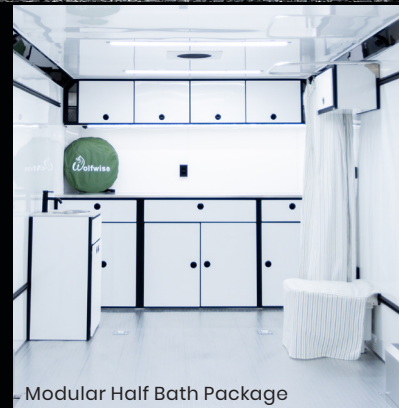

SHOWN WITH OPTIONAL EQUIPMENT

Modular Race Package

Modular Show Package

Modular Relax Package

Modular Half Bath Package

ALL NEW AND READY TO CONFIGURE

The Rōm 450 is our best bang-for-your-buck car hauler that unlocks the ATC LifeTrac wall design that allows you to add, rearrange, and remove components to customize your hauler just how you want it. And, of course, durability and reliability are always standard on any ATC product. The ceiling, walls and floor are all welded using state-of-the-art weld tables that ensure precision alignment of all support members. The result is the ideal carriage for your race car, show car, or your weekend toys.