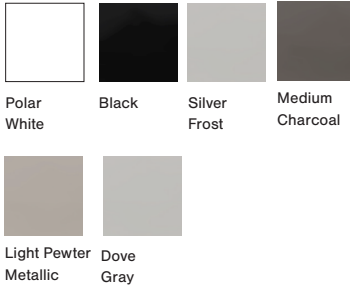

(See reverse side for a complete list of features and packages.)

BASE MODELS

- 8.5' x 16' - 3.5k
- 8.5' x 20' - 3.5k
- 8.5' x 24' - 5.2k
- 8.5' x 28' - 5.2k

COLORS

Exterior

STANDARD FEATURES

Frame

- Aluminum Tube Construction
- 6-Sided Welded Frame
- Integrated Tongue
- 16" On Center Floor & Roof Cross members
- ATC LifeTrac Wall Design
- 2" x 5" Subframe Tubing (16'-24')
- 2" x 7" Subframe Tubing (28')
- 3 Year Structural Warranty
- Brushed Cast Corners w/ Stainless Steel Trim
- Spread Axles w/ Full Perimeter Skirt
- 49" Extended Tongue
- Winch Plate
- Beavertail Floor (N/A on 16')