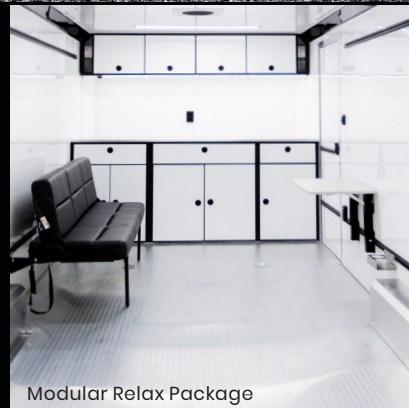

SHOWN WITH OPTIONAL EQUIPMENT

Modular Race Package

Modular Show Package

Modular Relax Package

Modular Half Bath Package

ALL NEW AND READY TO CONFIGURE

The Rōm 450 is our best bang-for-your-buck car hauler that unlocks the ATC LifeTrac wall design that allows you to add, rearrange, and remove components to customize your hauler just how you want it. And, of course, durability and reliability are always standard on any ATC product. The ceiling, walls and floor are all welded using state-of-the-art weld tables that ensure precision alignment of all support members. The result is the ideal carriage for your race car, show car, or your weekend toys.

Mechanical

- Torsion Axles
- ST 205 or 225 Aluminum Wheels
- Entrance Door - 36" (16'- 24') or 48" (28')
- Safety Chains
- 5,000 lb Manual Jack

- A-Frame Coupler
- 4,000 lb Ramp Door
- Aluminum Bar Locks with Stainless Steel Hasp
- Ramp Transition Flap
- 12" Slimline Lights
- (4) Recessed D-Rings