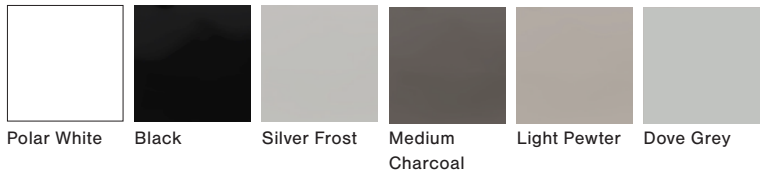

8.5' x 20' - 5.2k
8.5' x 24' - 5.2k
8.5' x 28' - 5.2k

EXTERIOR COLORS

Polar White

Black

Silver Frost

Medium Charcoal

Light Pewter

Dove Grey