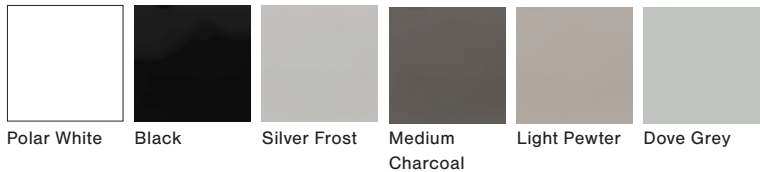

EXTERIOR COLORS

ALL NEW AND READY TO CONFIGURE

The Rōm 400/450 Series is our best bang-for-your-buck car hauler. The 450 unlocks the ATC LifeTrac wall design that allows you to add, rearrange, and remove components to customize your hauler just how you want it. And, of course, durability and reliability are always standard on any ATC product. The ceiling, walls and floor are all welded using state-of-the-art weld tables that ensure precision alignment of all support members. The result is the ideal carriage for your race car, show car, or your weekend toys.

Details at ATCtrailers.com RōM Performance-Driven, Passion-Fueled

STANDARD ON ALL RōM 400/450 MODELS:

- 5 Year structural warranty
- Full perimeter aluminum frame with all-tube aluminum construction
- 16" On-center floor and roof cross members
- Rear spoiler with back up lights
- Kick down axle trim
- Aluminum wheels