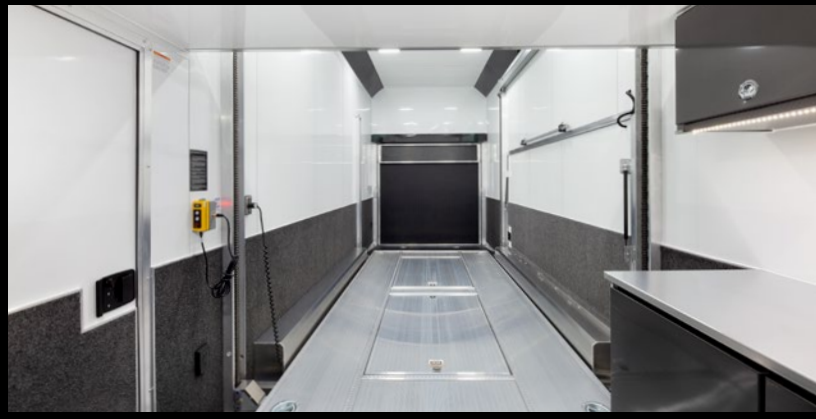

GO YOUR OWN WAY

Go where you want and bring what you want. No matter how often you hit the road or what you decide to bring along on any given trip, the RōM Stacker will get you there. It's equipped with plenty of space and storage so you can haul multiple vehicles, including cars, ATVs, motorcycles and other toys. Available in several lengths; shorter models ideal for hauling behind an RV.

Details and options at [ATctrailers.com](https://www.atctrailers.com)

STANDARD ON ALL STACKER MODELS:

- All-aluminum chassis for lightweight towing.
- Best lift on the market; aluminum tilt deck with integrated airline tie-down rack.
- Welded front attic storage loft.
- All-aluminum cabinetry, ceiling, and wall covering.
- Hardwired for back-up camera.

(See reverse side for a complete list of features and options.)